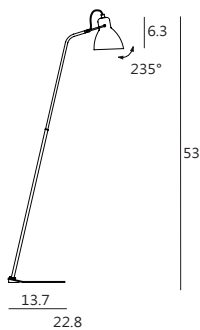

LAITO OPAL / 1

LAITO OPAL 玻光

In keeping with the LAITO series vintage heritage, the LAITO Opal adds softness to the classic, streamlined shape, evoking a subdued glow of years gone by. With an adjustable arm and shade, the wall mounted lamp can be perfectly positioned for your task at hand. As with the rest of the Laito series, aesthetic is never compromised by function.

Laito Opal Floor
 SQ-893FB
 E26 1 x Max 46W
 Shade rotatable
 On/off foot switch
 Black textile cord

Materials : mouth-blown glass, steel
 Color : matt opal shade + matt brass
 body + matt white base

Laito Opal Wall L
 SQ-793WA
 E12 1 x Max 30W
 Shade & arm rotatable
 On/off rotary switch
 Black textile wire

Materials : mouth-blown glass, steel
 Color : matt opal shade + matt brass body
 Canopy : matt white

Measurement : inches

LAITO OPAL / 2