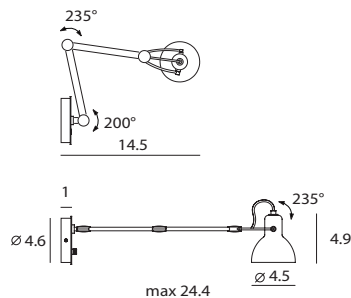

LAITO OPAL / 1

LAITO OPAL 玻光

In keeping with the LAITO series vintage heritage, the LAITO Opal adds softness to the classic, streamlined shape, evoking a subdued glow of years gone by. With an adjustable arm and shade, the wall mounted lamp can be perfectly positioned for your task at hand. As with the rest of the Laito series, aesthetic is never compromised by function.

Laito Opal Floor
 SQ-893FB
 E26 1 x Max 46W
 Shade rotatable
 On/off foot switch
 Black textile cord

Materials : mouth-blown glass, steel
 Color : matt opal shade + matt brass
 body + matt white base

Laito Opal Wall L
 SQ-793WA
 E12 1 x Max 30W
 Shade & arm rotatable
 On/off rotary switch
 Black textile wire

Materials : mouth-blown glass, steel
 Color : matt opal shade + matt brass body
 Canopy : matt white

Measurement : inches

LAITO OPAL / 2